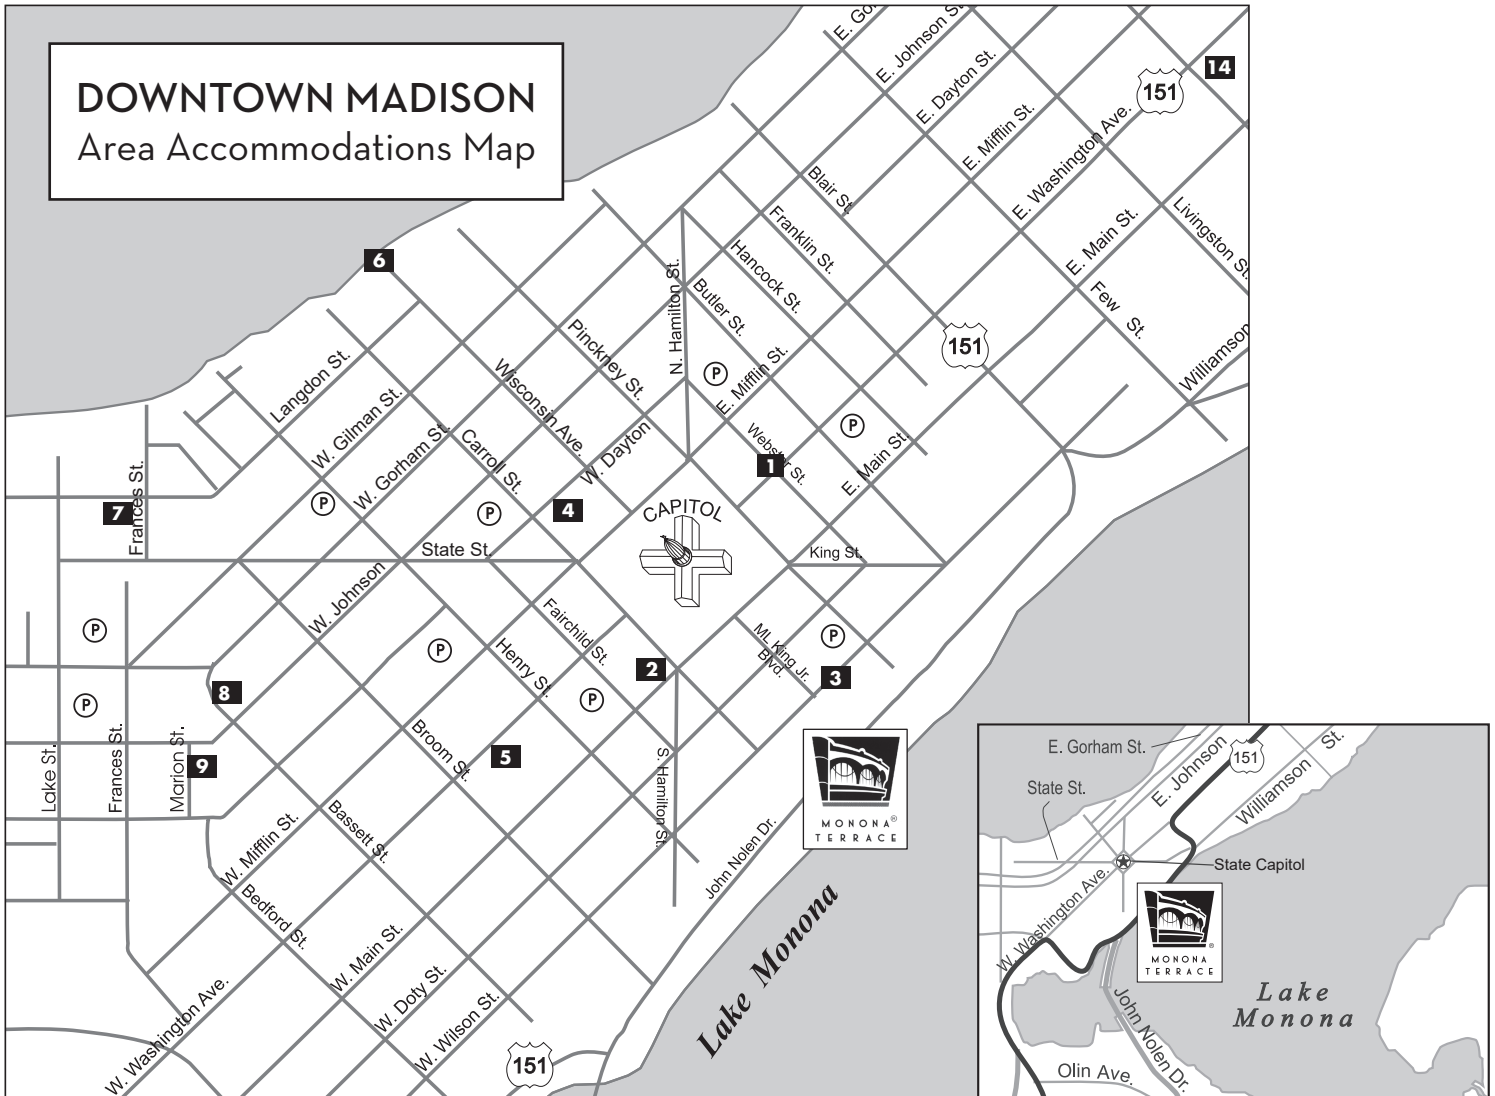

# MONONA TERRACE COMMUNITY AND CONVENTION CENTER

ONE JOHN NOLEN DRIVE MADISON, WI 53703 TEL 608 261-4000 FAX 608 261-4049

## DOWNTOWN MADISON Area Accommodations Map

- 1 AC Hotel Madison 608.286.1337
- 2 Best Western Premier Park Hotel 608.285.8000
- 3 Hilton Madison Monona Terrace 608.255.5100
- 4 The Madison Concourse Hotel & Governor's Club 608.257.6000
- 5 Hyatt Place Madison/Downtown 608.257.2700
- 6 The Edgewater 608.535.8200
- 7 Graduate Madison 608.257.4391
- 8 Hampton Inn & Suites Madison/Downtown 608.255.0360
- 9 DoubleTree by Hilton Madison 608.251.5511
- 10 Holiday Inn Express & Suites - Madison Central 608.709.5050
- 11 Clarion Suites Madison at Alliant Energy Center 608.284.1234
- 12 Comfort Inn Madison - Downtown 608.255.7400
- 13 Sheraton Madison Hotel 608.251.2300
- 14 Hotel Indigo 608.256.0061
- 15 Home2 Suites by Hilton 608.949.9650